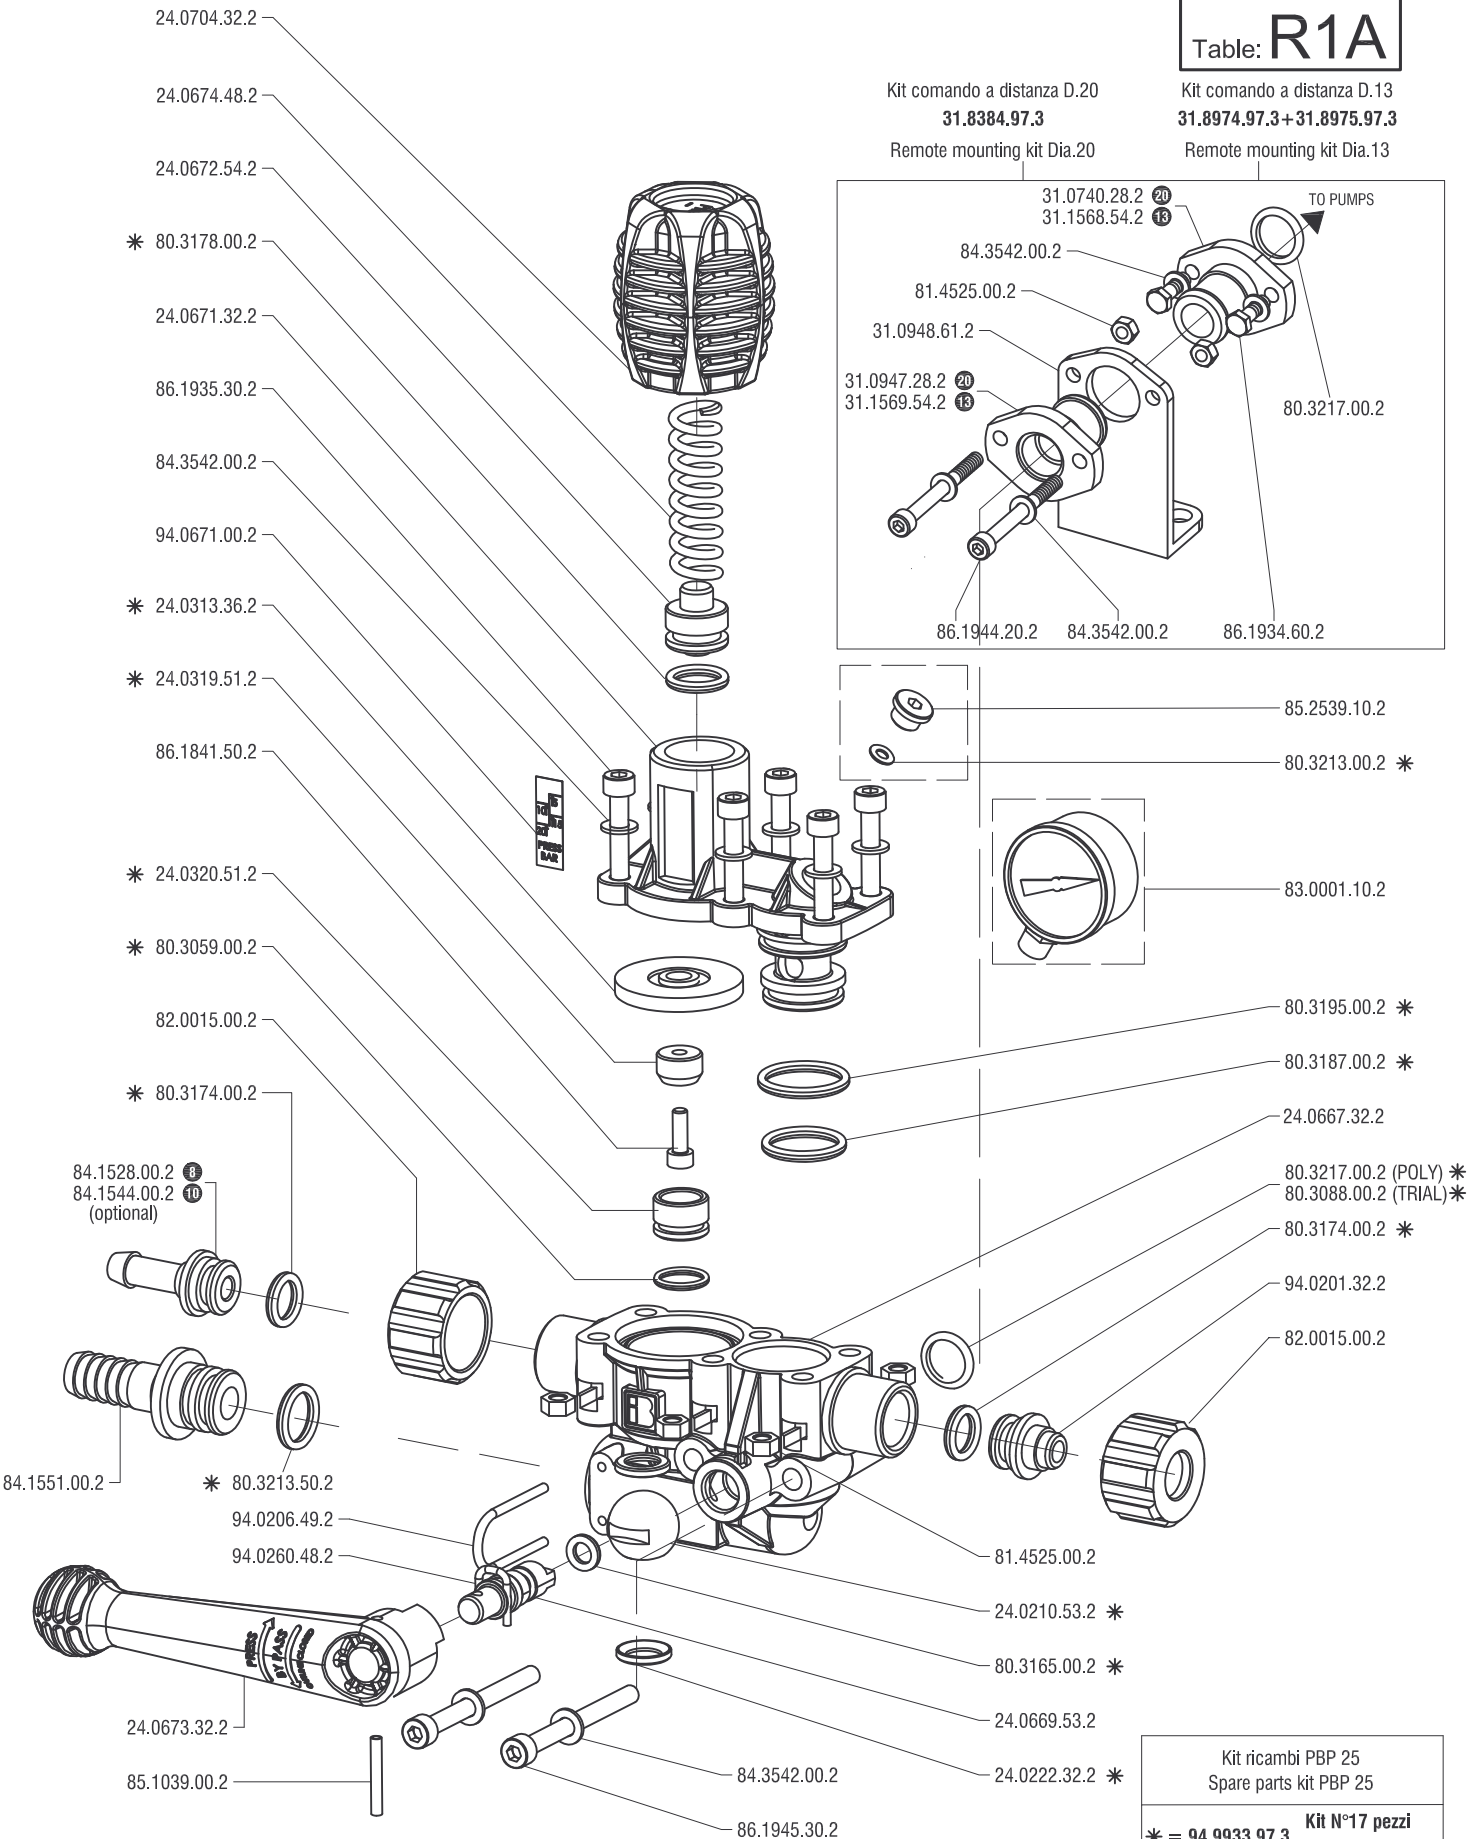

Table: **R1A**

Kit comando a distanza D.20
31.8384.97.3
 Remote mounting kit Dia.20

Kit comando a distanza D.13
31.8974.97.3+31.8975.97.3
 Remote mounting kit Dia.13

Kit ricambi PBP 25
 Spare parts kit PBP 25
 * = 94.9933.97.3 Kit N°17 pezzi
 Kit N°17 pieces